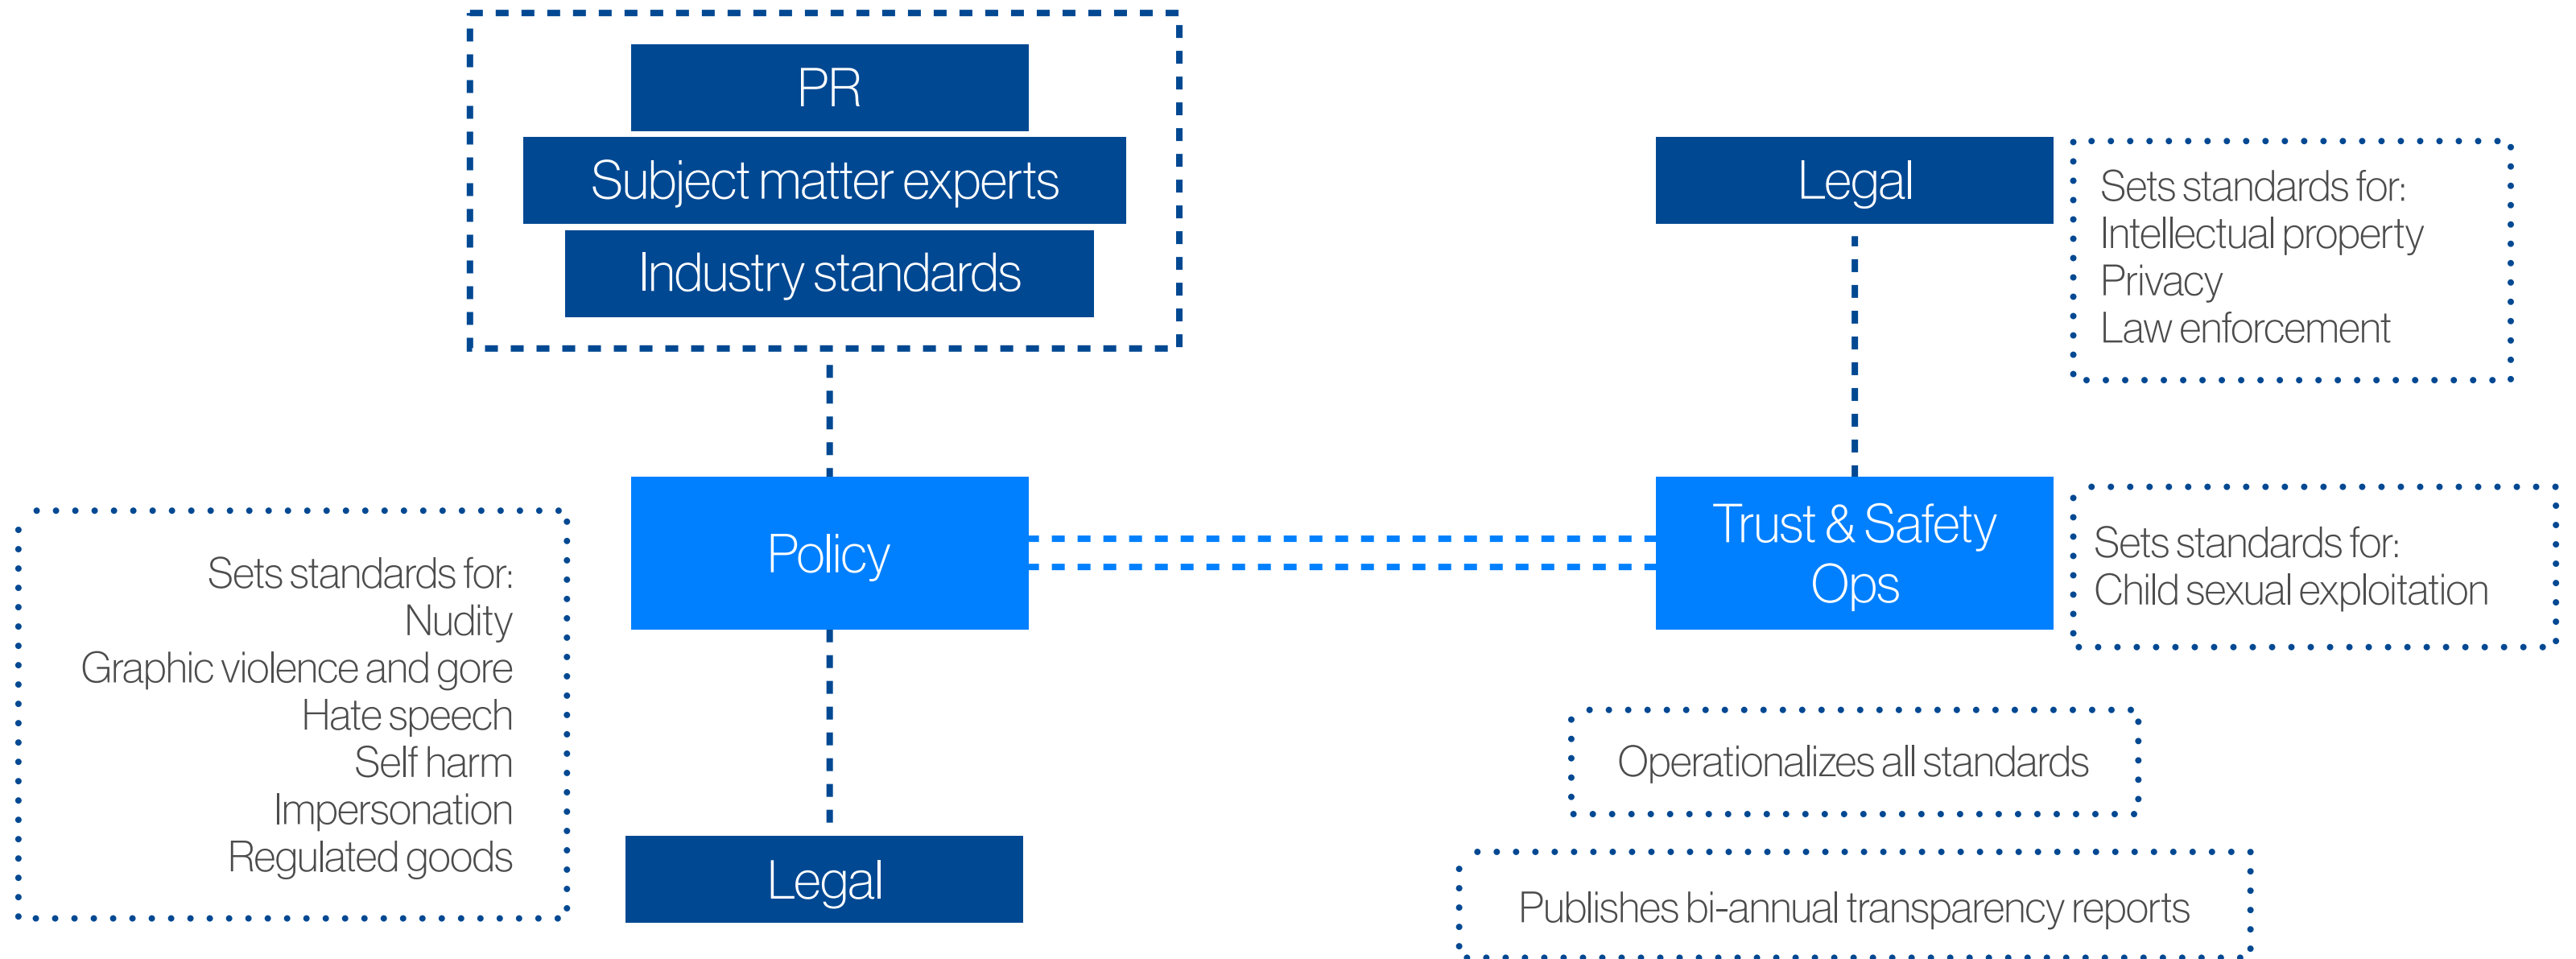

11.5 employees moderating 200M+ MAUs, 100B+ Pins, 30+ languages

Collaboration with clear ownership areas

Partner with experts to drive better standards