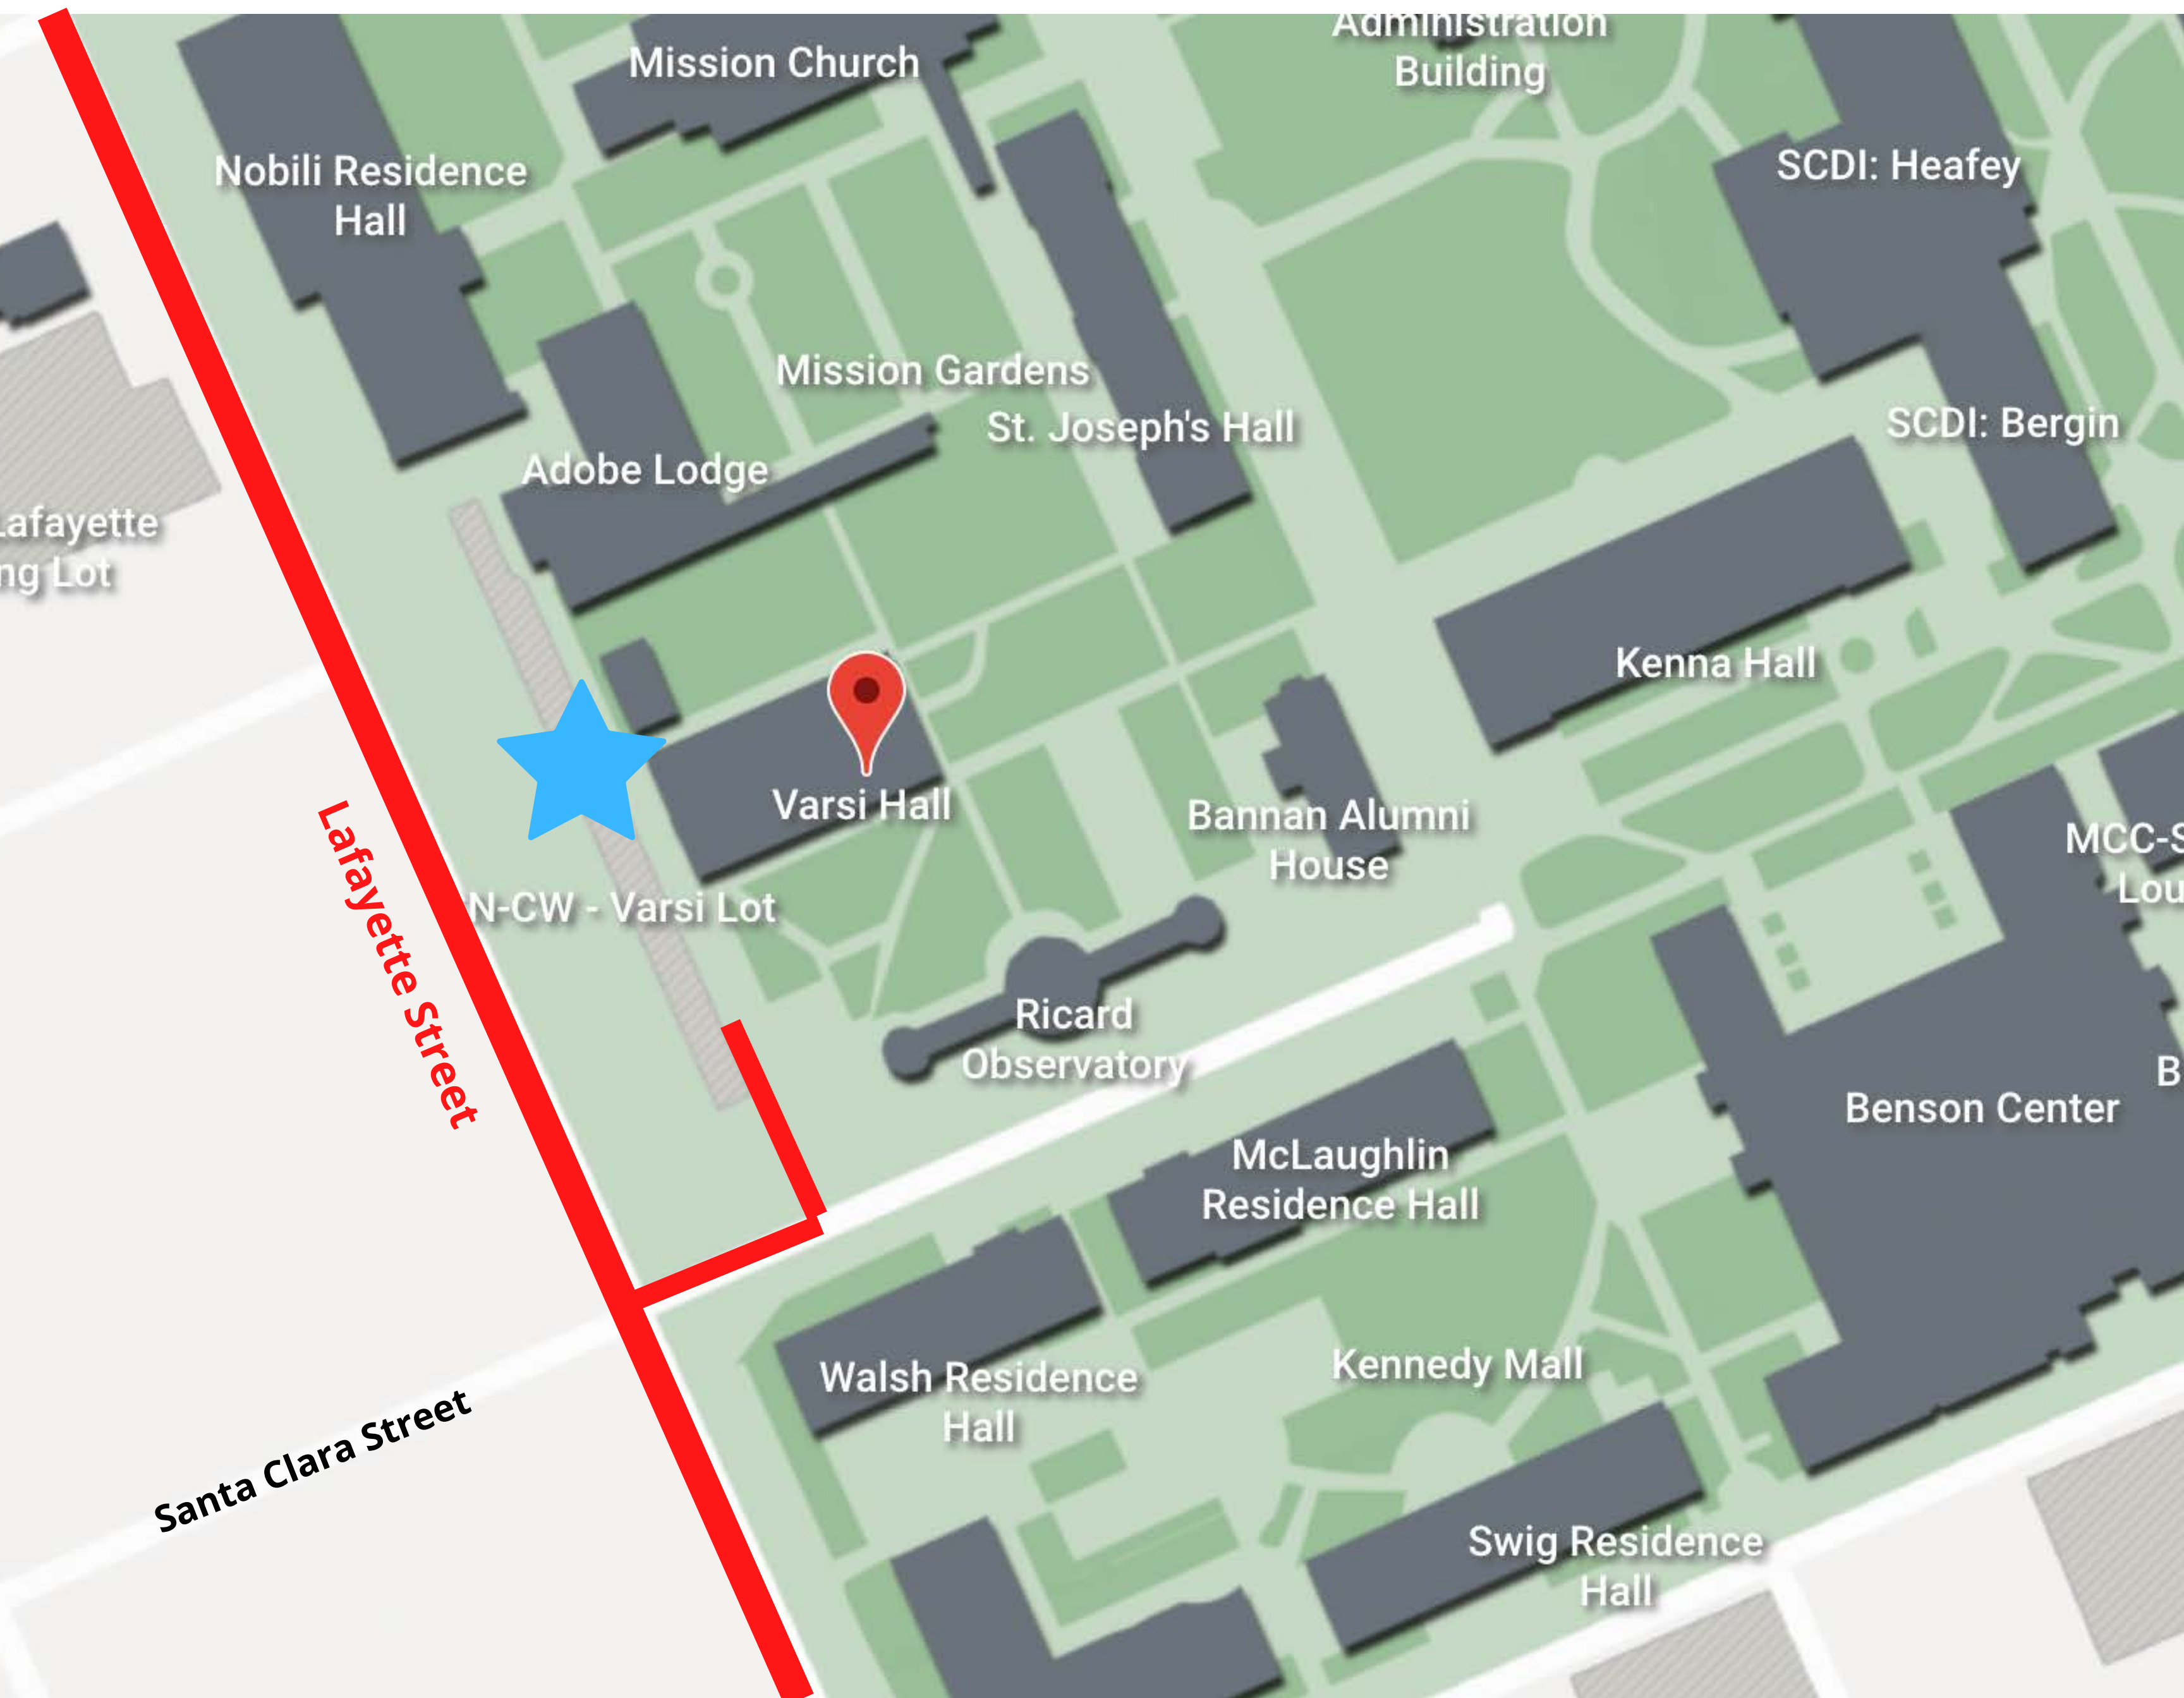

ADA Parking

To get to the ADA Parking Lot (Varsi Lot) :

- 1. Please go down Lafayette Street**
- 2. Turn into the small driveway Santa Clara Street and the Walsh Residence Hall**
- 3. Be prepared to give your Graduate's Name to the Campus Safety Attendee**