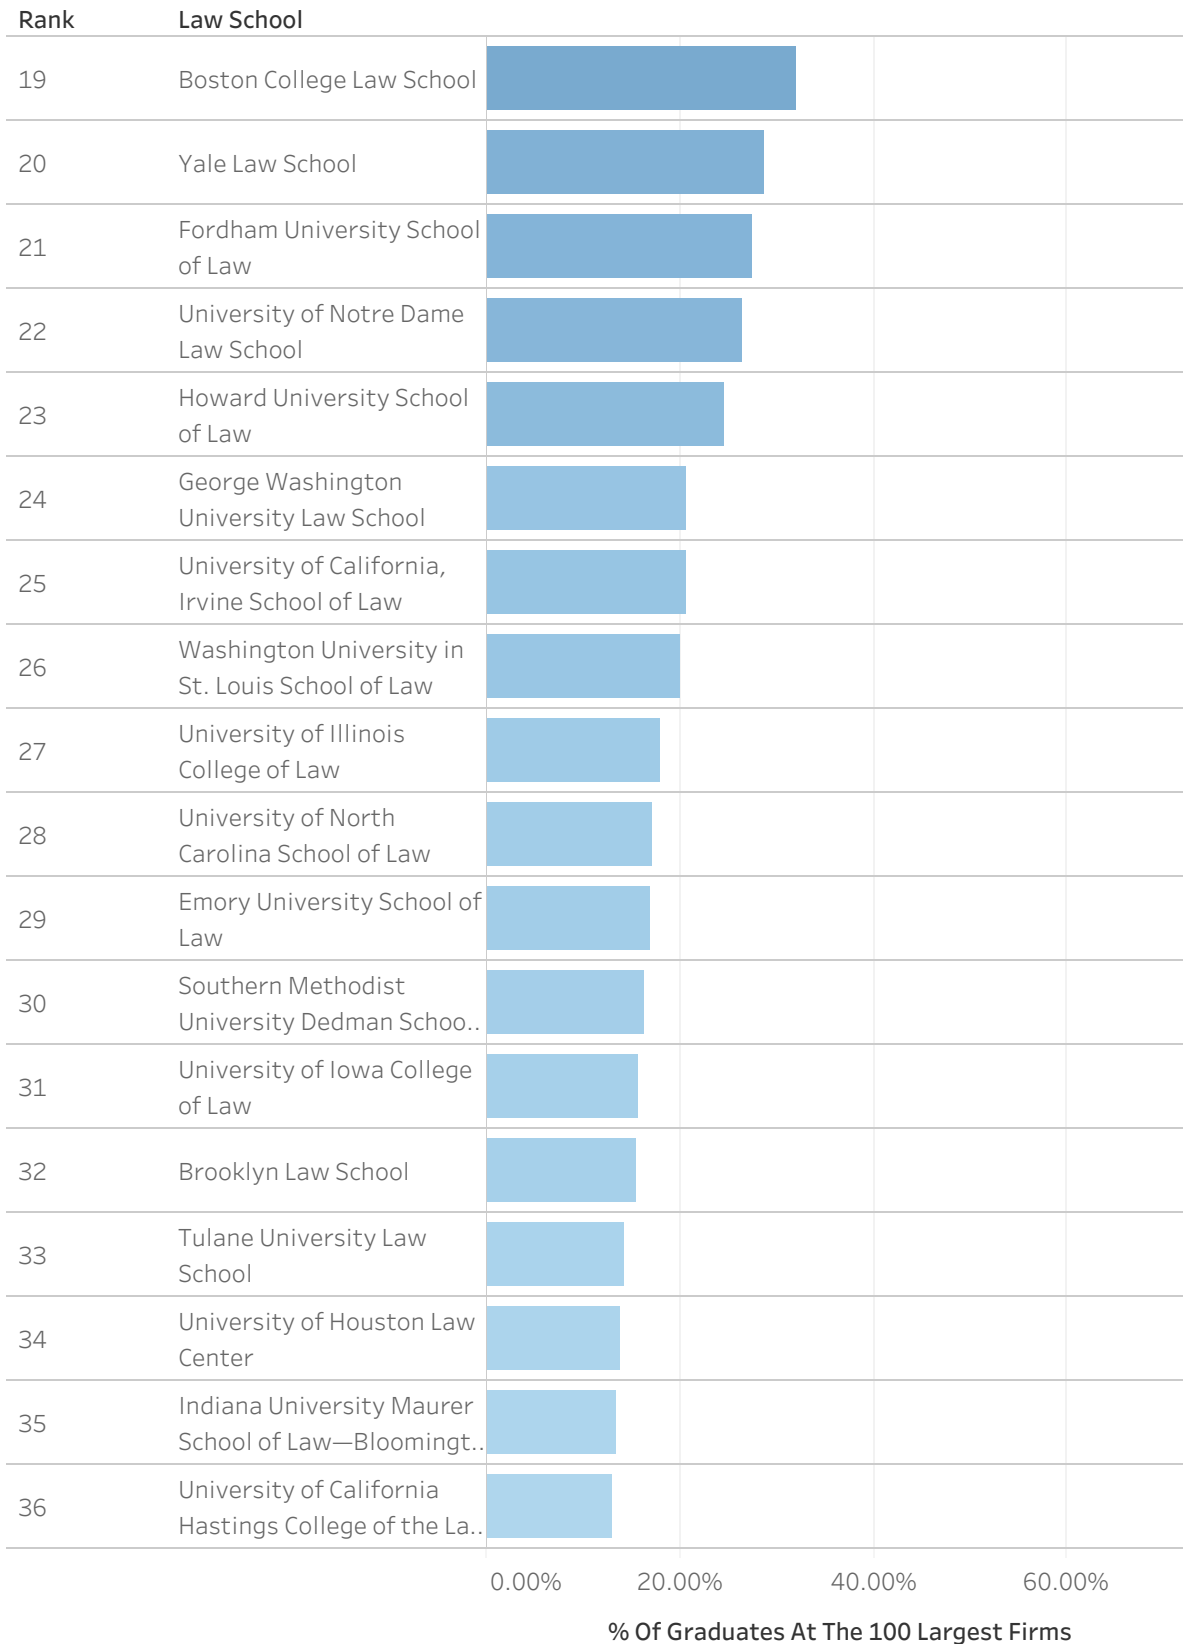

The Go-To Schools

These 50 schools sent the highest percentage of 2019 graduates into associate jobs at the nation's 100 largest law firms.

The Go-To Schools

These 50 schools sent the highest percentage of 2019 graduates into associate jobs at the nation's 100 largest law firms.

The Go-To Schools

These 50 schools sent the highest percentage of 2019 graduates into associate jobs at the nation's 100 largest law firms.

2020 GO-TO LAW SCHOOLS

The Go-To Schools

These 50 schools sent the highest percentage of 2019 graduates into associate jobs at the nation’s 100 largest law firms.