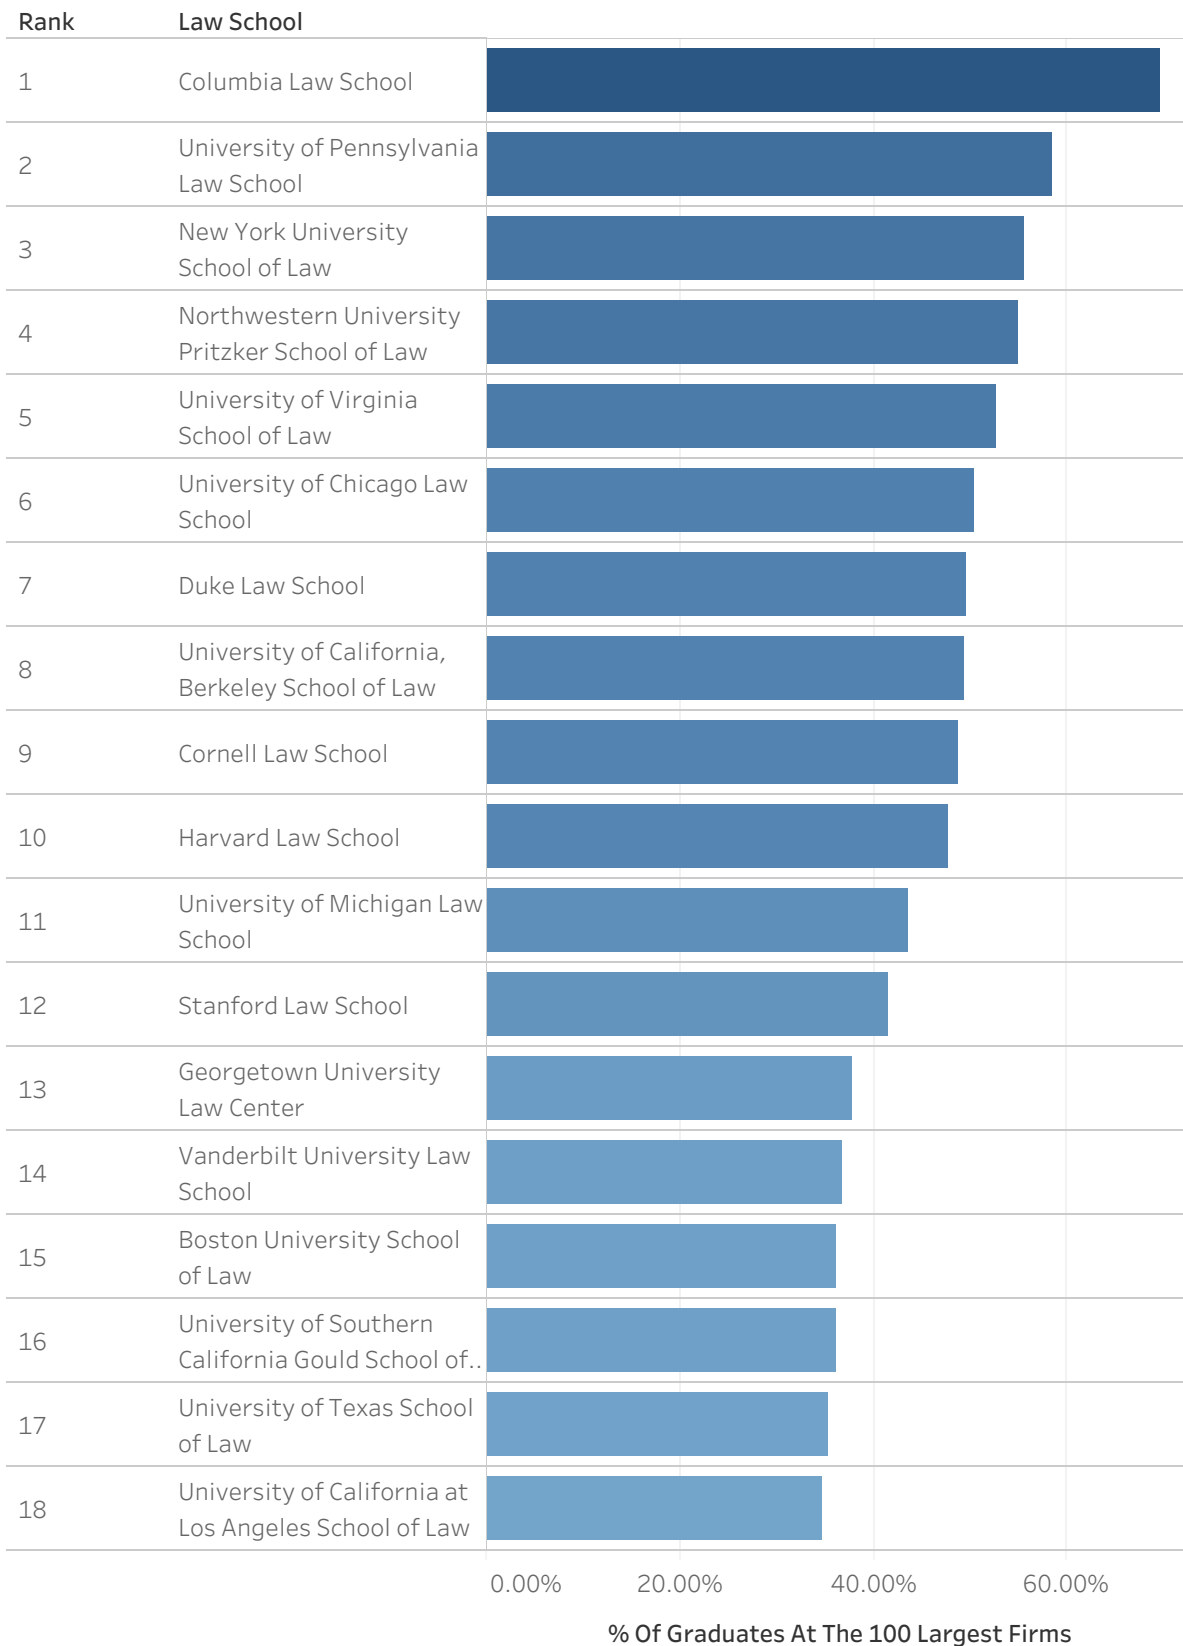

The Go-To Schools

These 50 schools sent the highest percentage of 2019 graduates into associate jobs at the nation's 100 largest law firms.

The Go-To Schools

These 50 schools sent the highest percentage of 2019 graduates into associate jobs at the nation's 100 largest law firms.

The Go-To Schools

These 50 schools sent the highest percentage of 2019 graduates into associate jobs at the nation's 100 largest law firms.

2020 GO-TO LAW SCHOOLS

The Go-To Schools

These 50 schools sent the highest percentage of 2019 graduates into associate jobs at the nation’s 100 largest law firms.