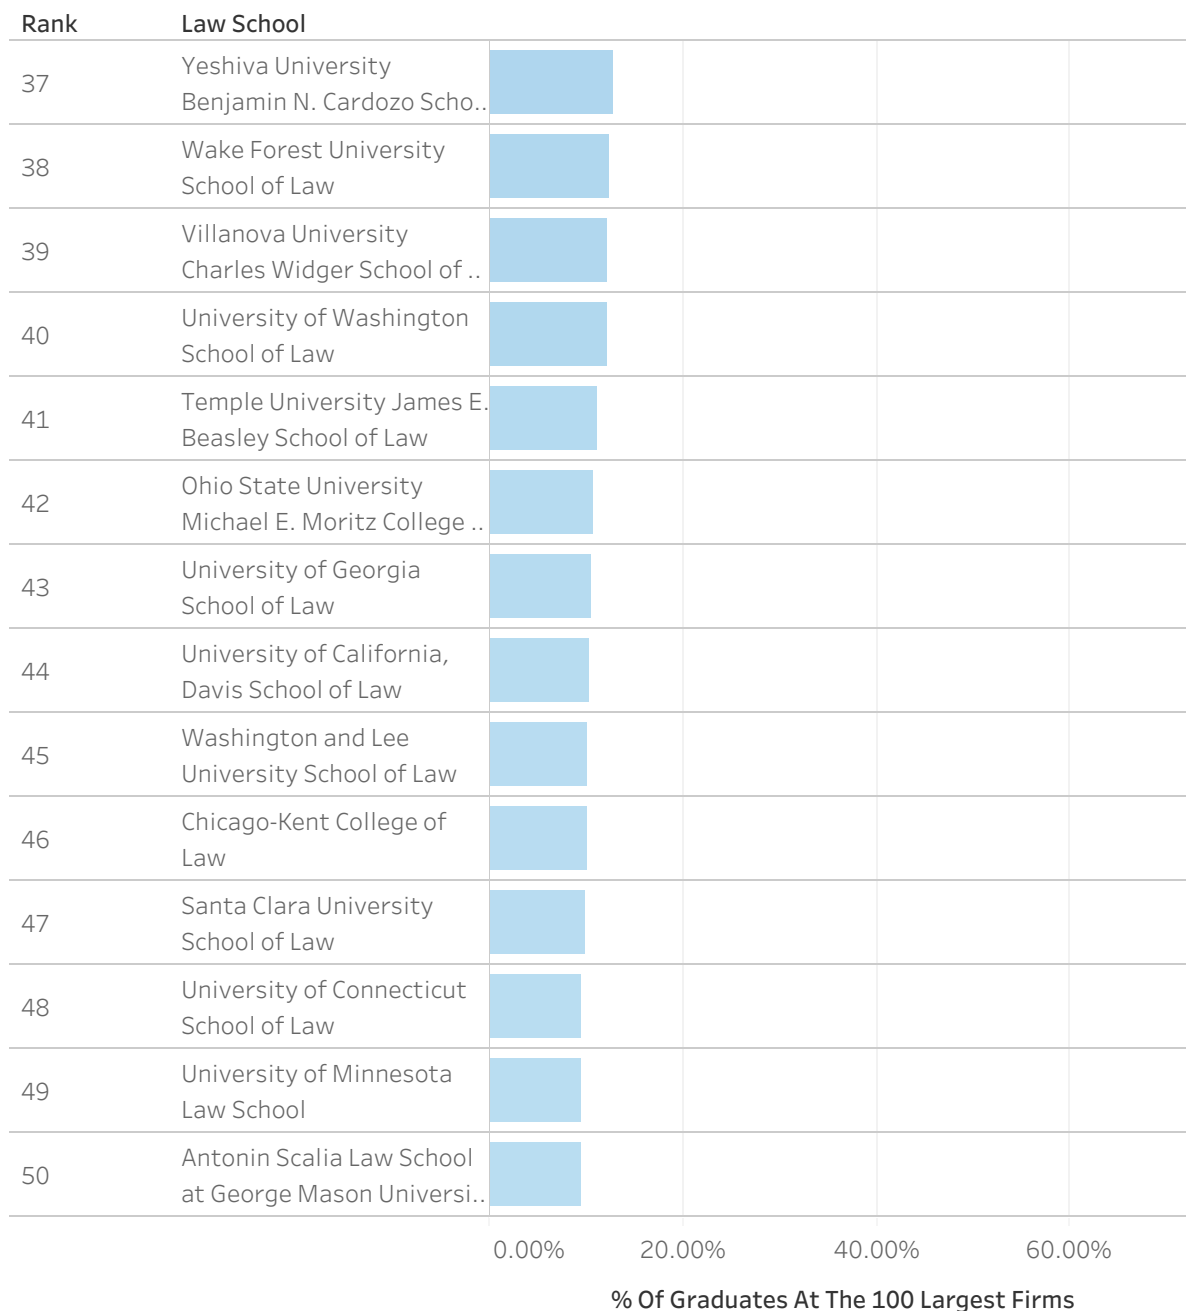

The Go-To Schools

These 50 schools sent the highest percentage of 2019 graduates into associate jobs at the nation's 100 largest law firms.

The Go-To Schools

These 50 schools sent the highest percentage of 2019 graduates into associate jobs at the nation's 100 largest law firms.

The Go-To Schools

These 50 schools sent the highest percentage of 2019 graduates into associate jobs at the nation's 100 largest law firms.

2020 GO-TO LAW SCHOOLS

The Go-To Schools

These 50 schools sent the highest percentage of 2019 graduates into associate jobs at the nation’s 100 largest law firms.